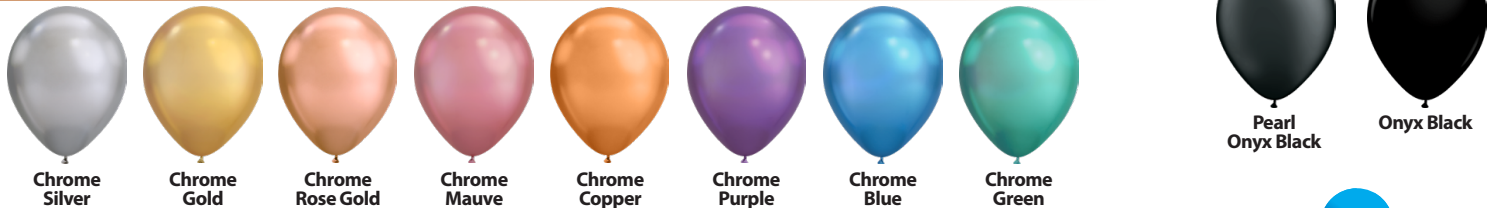

RAINBOW OF COLORS

Paint Your Party with Qualatex!

Contact your Qualatex distributor for information on balloon sizes, color availability, and ordering. For the name of a distributor, visit "Distributors" on qualatex.com, or call Pioneer® Balloon Company at 1-800-999-5644.

Complement all your designs with a spectacular color burst using the Chrome® and SuperAgate® collections!

CHROME BALLOONS

SUPERAGATE

Canada 1-800-263-6861
 Mexico 01-800-590-4602
 UK 0800 28 12 15
 Europe +44 1279 501090
 Australia 1800-814-634
 Brazil 55-11-3109-1400
 Other Countries 316-685-2266

Due to photography and color printing processes, exact colors may vary. Due to their unique production, Qualatex SuperAgate balloons vary in color and marbling.

CUSTOM COLORS

Use the extensive Qualatex® Rainbow of Colors as a palette from which to create custom colors by “layering” two different balloons. This “double-stuffing” technique yields an unlimited number of unique colors and finishes.