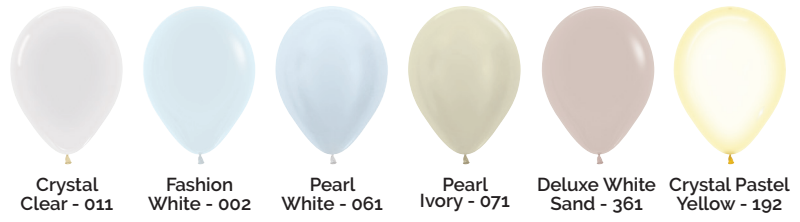

Baby Blue

Blue Slate

Blue

Metallic Blue

Cry. Sapphire

Navy

Met. Midnight

Metallic Lilac

Metallic Silver

Gray Smoke

Black

Stone

Cocoa

TUFTTEX
BALLOONS

Standard

SHINY

Neon

Metallic

G40	100 cm/40"	523 lt.
G30	80 cm/31"	268 lt.
G150	48 cm/19"	57,0 lt.
G120	33 cm/13"	18,0 lt.
G110	30 cm/12"	14,1 lt.
G90	26 cm/10"	9,20 lt.
A50	13 cm/5"	1,15 lt.
	Diameter	Volume

STANDARD BALLOONS SIZE CHART

Crystal

Crystal RAINBOW

Crystal Clear - 011 Fashion White - 002 Pearl White - 061 Pearl Ivory - 071 Deluxe White Sand - 361 Crystal Pastel Yellow - 192

Pastel Matte Yellow - 175 Neon Yellow - 053 Fashion Yellow - 005 Crystal Yellow - 043 Metallic Yellow - 085 Deluxe Marigold - 028 Deluxe Mustard - 369 Metallic Gold - 082 Reflex Gold - 148 Deluxe Chocolate - 075 Deluxe Coffee - 160