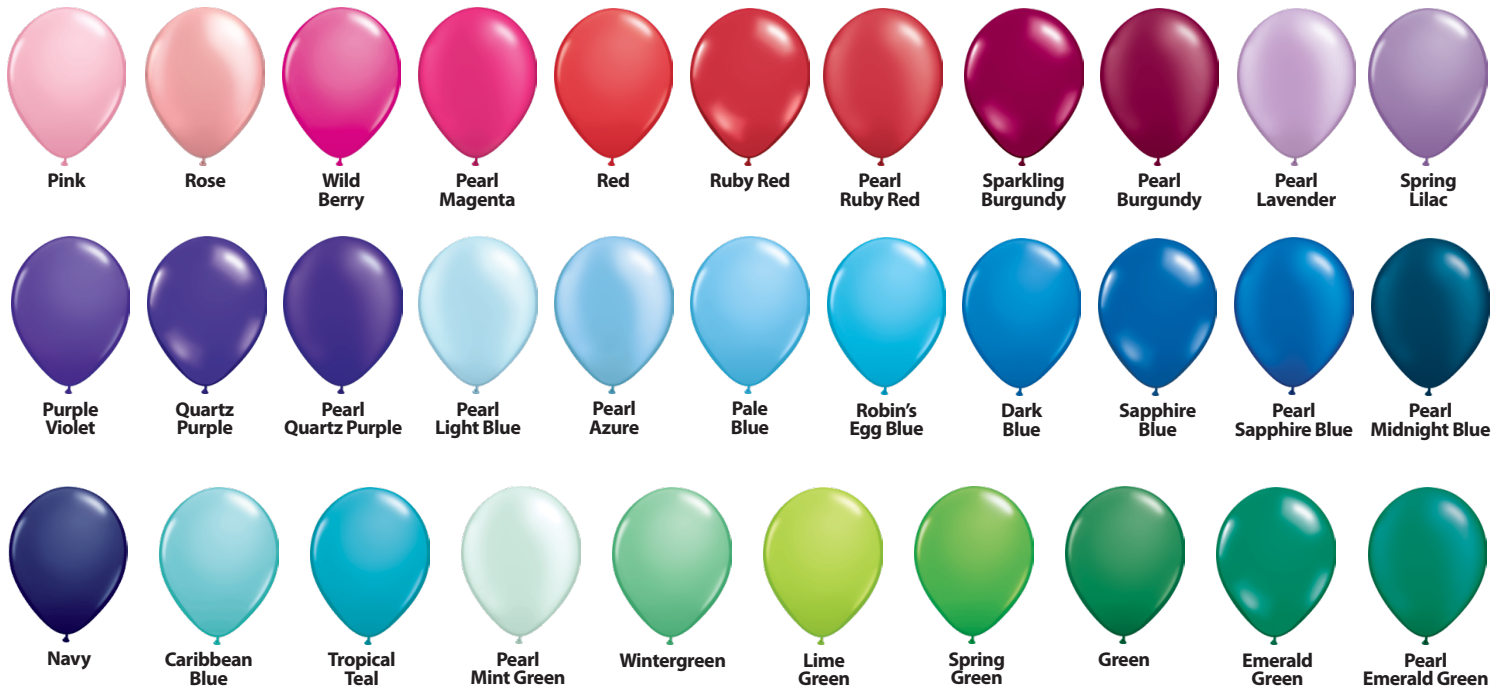

RAINBOW OF COLORS

Paint Your Party with Qualatex!

Contact your Qualatex distributor for information on balloon sizes, color availability, and ordering. For the name of a distributor, visit "Distributors" on qualatex.com, or call Pioneer® Balloon Company at 1-800-999-5644.

Complement all your designs with a spectacular color burst using the Chrome® and SuperAgate® collections!

CHROME BALLOONS

SUPERAGATE

Canada 1-800-263-6861
Mexico 01-800-590-4602
UK 0800 28 12 15
Europe +44 1279 501090
Australia 1800-814-634
Brazil 55-11-3109-1400
Other Countries 316-685-2266

Due to photography and color printing processes, exact colors may vary. Due to their unique production, Qualatex SuperAgate balloons vary in color and marbling.